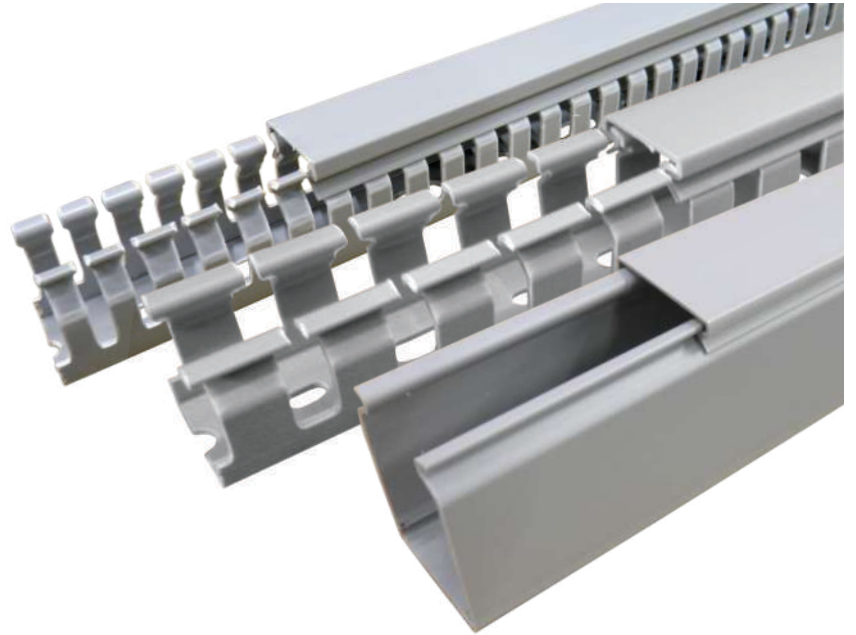

WIRING DUCTS

- Narrow Slot
- Wide Slot
- Un-Slotted (Solid Wall)

REACH
CERTIFIED

c **UL** [®] US

CE

RoHS ✓

Price list - 2022

w.e.f. - 07/05/2022

PVC Wiring Ducts - Narrow Slot

Article No.	Description	Price List (Rs/Pc)
011701229	TBWDS25X25LG1	150.90
011701236	TBWDS25X25LG2	301.80
011701243	TBWDN25X25LG1	150.90
011701250	TBWDN25X25LG2	301.80
011706968	TBWDS25X30LG2	349.40
011706963	TBWDN25X30LG1	174.70
011706962	TBWDN25X30LG2	349.40
011701090	TBWDS25X40LG1	201.70
011701084	TBWDS25X40LG2	403.40
011701065	TBWDN25X40LG1	201.70
011701066	TBWDN25X40LG2	403.40
011701603	TBWDS25X45LG1	203.30
011701604	TBWDS25X45LG2	406.60
011701585	TBWDN25X45LG1	203.30
011701586	TBWDN25X45LG2	406.60
011701230	TBWDS25X60LG1	262.10
011701237	TBWDS25X60LG2	524.20
011701244	TBWDN25X60LG1	262.10
011701251	TBWDN25X60LG2	524.20
011701605	TBWDS25X80LG1	362.20
011701606	TBWDS25X80LG2	724.40
011701587	TBWDN25X80LG1	362.20
011701588	TBWDN25X80LG2	724.40
011701601	TBWDS25X100LG1	452.40